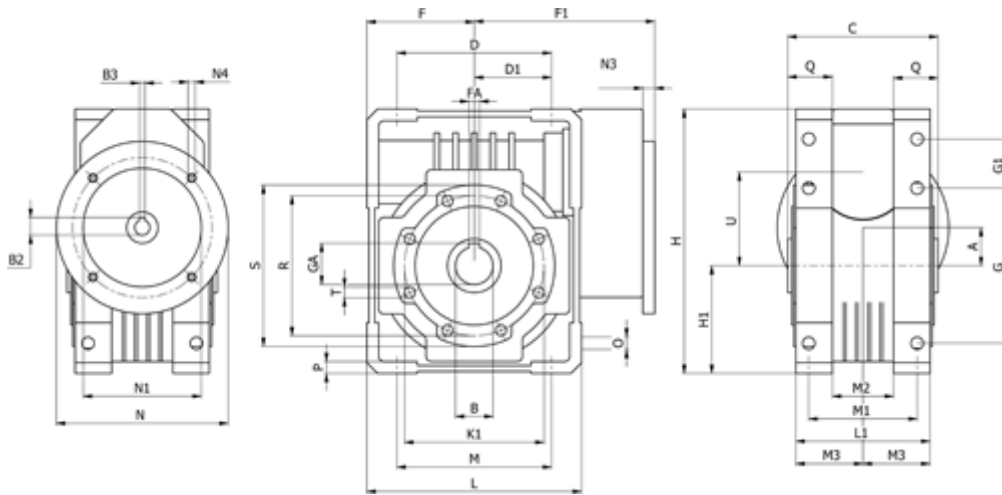

Data Sheet

Article number: 3921086090720

Description: Worm gear
WR 86-U-90-63B5, without lubrication

Measures

A = 86.90	F = 100	L = 200	N2 = 95	T = M10x18
B = 35	F1 = 168	L1 = 125	N3 = 10.0	U = 110
B1 E7 = 14	FA = 10	M = 144	N4 = M8x10	
B2 = 16.3	G = 144	M1 = 101	O = 11.5	
B3 H9 = 5	G1 = 45.5	M2 = 57	P = 11	
C = 140	GA = 38.3	M3 = 64.5	Q = 45	
D = 144.0	H = 245.5	N = 140	R = 130	
D1 = 72.0	H1 = 100.0	N1 = 115	S = 150	